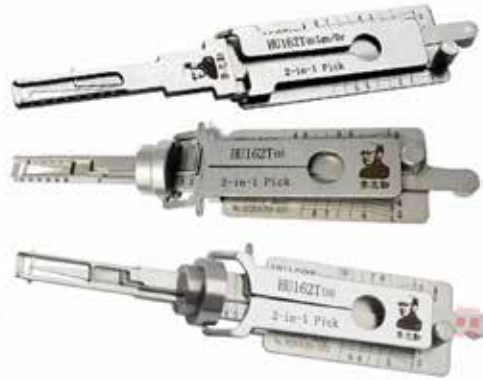

NEW

Art. **LP-KIT-VAG162**

Check

sglocks.com.au

For Pricing!

ORIGINAL LISHI

'Lishi' VAG162 Bundle - Includes 4 x HU162 Vehicle Pick Variations for All 2015+ VAG Vehicles

PRODUCT DESCRIPTION: