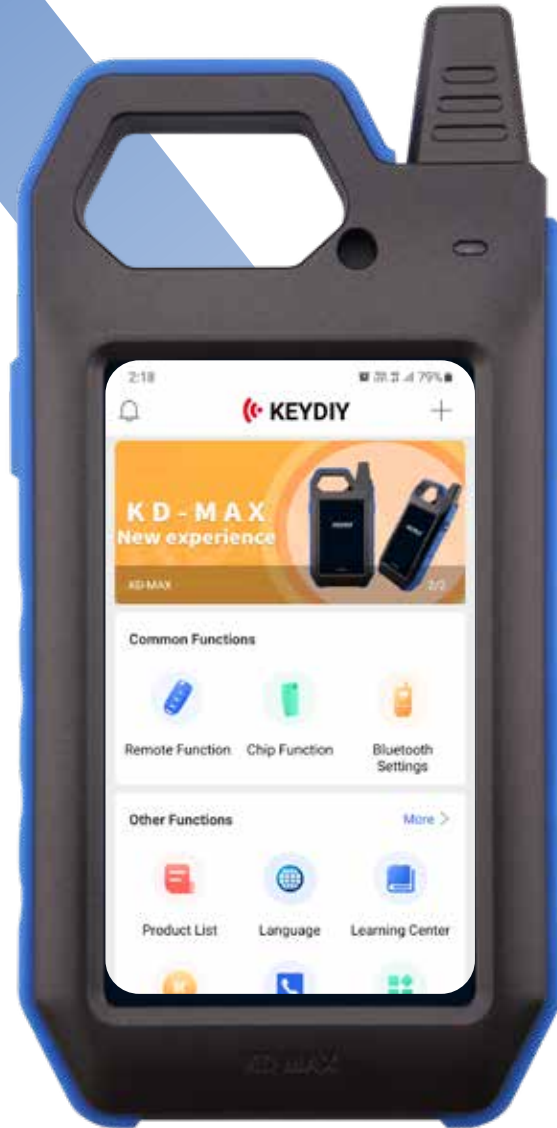

"The KEYDIY KD-MAX is the latest innovation for remote and transponder generation. Combining the portability and functionality of the KD-X2 with the convenience and versatility of the Mobile KD software database into one powerful device."

Ignition Coil Detector

- Diagnose Immobiliser Data transmission issues
- Sniff data for ID46 & ID48

Portable Design

- 5 Inch LCD Touch Screen w/ a 1280*720P Resolution
- 3375 mAh Rechargeable Battery
- Normal Working Hours >8 Hours
- Standby time > 7 Days
- Camera
- Flashlight function