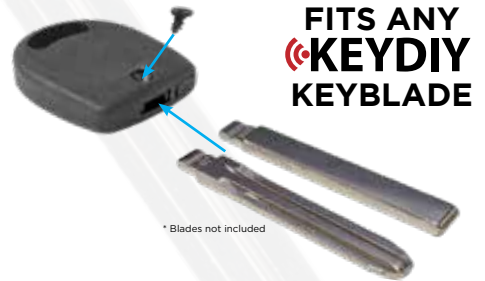

NEW 'TKH' UNIVERSAL KEY HEADS

PRODUCT DESCRIPTION:

- Great stock holding solution for TP keys
- Compatible with your existing TP stickers
- Compatible with Carbon and Glass transponders
- Compatible with the entire KD/XH Blade range (70+ Key Blade Styles)

Art. TKH-03 " VW Style " Universal Key Head
Art. TKH-04 " KIA Style Universal Key Head

Art. TKH-03 / TKH-04

* Blades not included