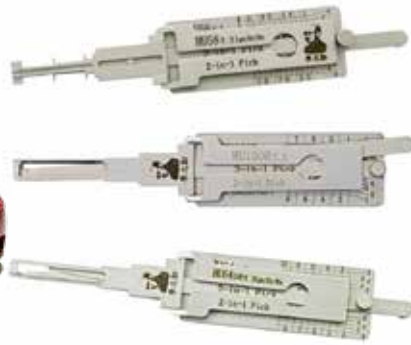

NEW

ORIGINAL
LISHI

**24-Place
Leather Case**