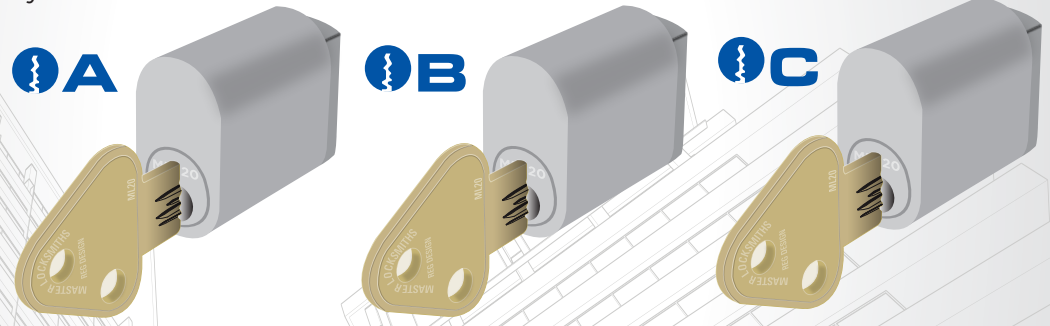

Australian Design
Designed in Australia by Locksmiths for Locksmiths.

Protection
Design Registration provides 10 Years Legal Protection against Unauthorised Key Duplication/Production

Trusted
Trademarked Key Head recognised & trusted by Security professionals and End users throughout Australia & New Zealand.

Complete
Complete range of Barrels to suit almost every type of Lock to ensure you can get the job done!

Quality
High Quality Nickel Silver Keys designed to be extremely strong and durable.
Precision colour inserts for easy identification.

To apply for ML20 contract information, Contact Cole Cullen via ph : 0404 808 807 or email: cole@siepergroup.com