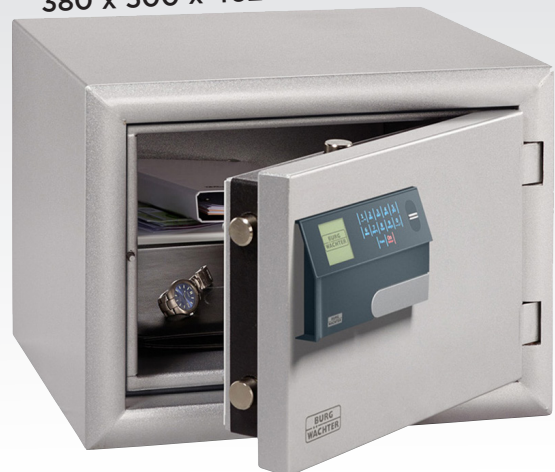

Recommended up to \$108,000

SECURITY GRADE B ECB-S/VdS

Certified protection against burglary

FIRE RESISTANCE GRADE LFS 60 P

Certified protection against fire

985 x 500 x 462mm

Art. MTD780-E-FP

New Design

625 x 500 x 462mm

Art. MTD760-E-FP

100 YEARS OF SECURITY
S I N C E 1 9 2 0

Electronic / Fingerscan

EN 1300
CLASS B
LOCK

- New Pad design
- High quality touch electronics
- 1 administrator and 9 user codes
- Simple intuitive menu structure
- Time - Date - Year
- Audit trail
- Integrated fingerprint module
- 20 fingerprints

470 x 500 x 462mm

Art. MTD750-E-FP

380 x 500 x 462mm

Art. MTD740-E-FP

Visit www.sglocks.com.au to see the full range of BURG Safes

NEW
XTELITE-KIT

LARGER
ROM & RAM

RICHER
FUNCTIONALITY