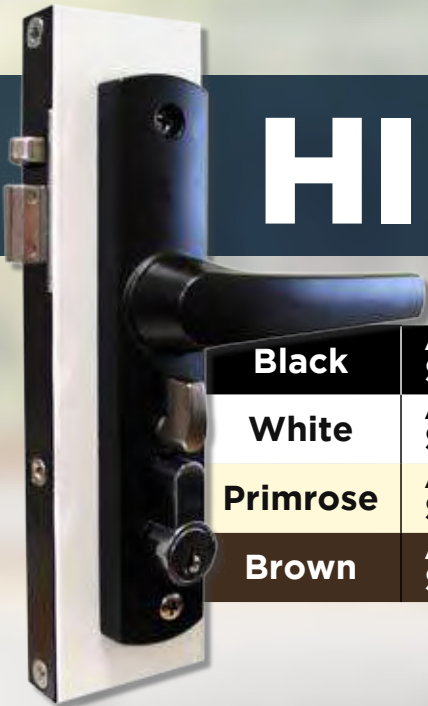

LOCKTON

Screen Door Locks

SLIDING

Black		Individual Call for Pricing
White		Box of 10
Primrose		Call for Pricing

HINGED

Black	Art. SGHI-BL	Individual Call for Pricing
White	Art. SGHI-WH	
Primrose	Art. SGHI-PR	Box of 10
Brown	Art. SGHI-BR	Call for Pricing