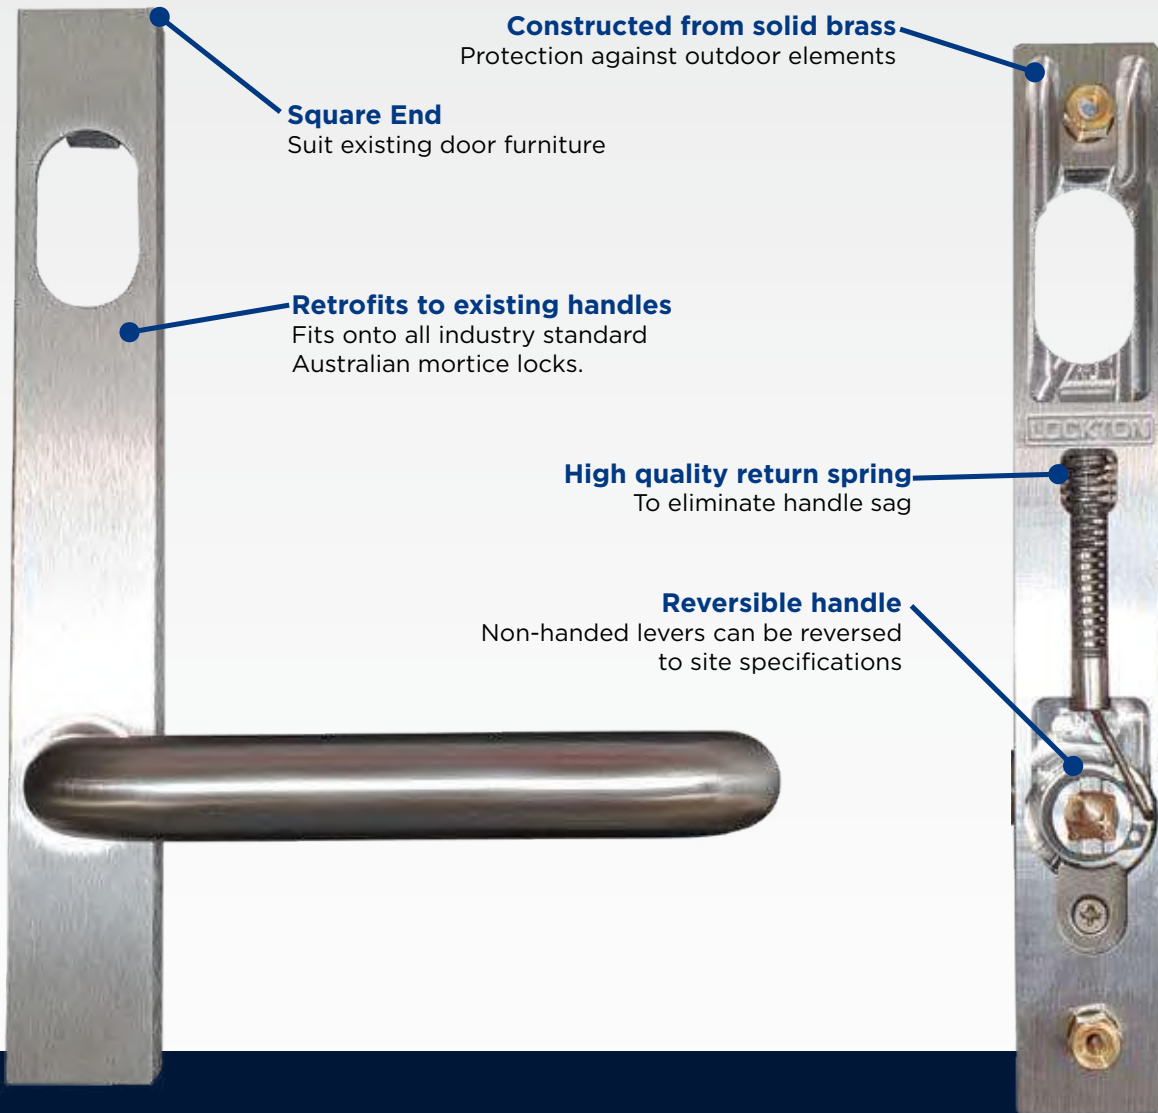

To see full range of LOCKTON Commercial F

NARROW STILE MORTICE LOCK FURNITURE

NEW

Constructed from solid brass
Protection against outdoor elements

Square End
Suit existing door furniture

Retrofits to existing handles
Fits onto all industry standard Australian mortice locks.