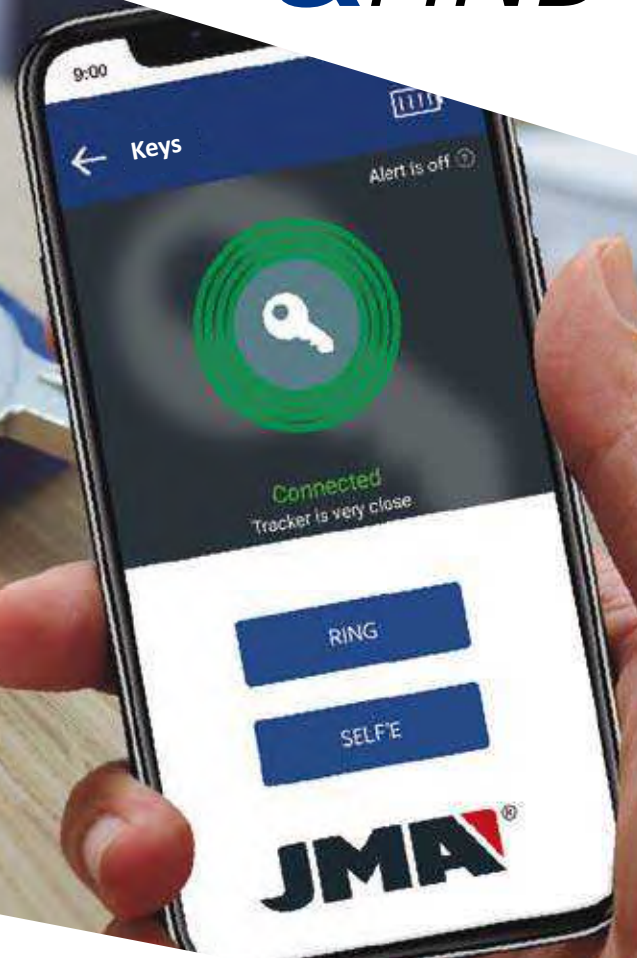

CALL FOR
PRICING

COMPATIBLE WITH

FIXED CODE

ROLLING CODE

AND MORE ...

ORDER YOUR FREE COPY TODAY AT
www.sglocks.com.au

NEW
GARAGE & GATE
REMOTE GUIDE
200+ REMOTE REFS
SIMPLE/CLEAN LAYOUT

JMA[®]

CLICK & FIND

Art. CLICK-FIND
Call for Pricing
RRP: \$59.00 Inc. GST

LOCATE ITEMS USING THE 'CLICK & FIND' APP ON YOUR MOBILE

FIND YOUR MOBILE USING THE 'CLICK & FIND' DEVICE

MOST RECENT LOCATION

MARK AS LOST