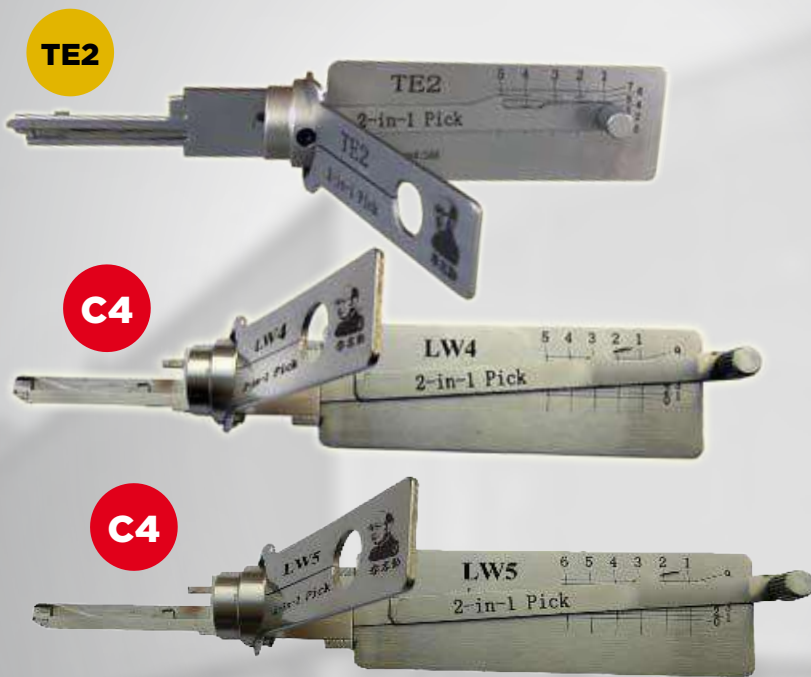

ORIGINAL LISHI TOOLS

PATENT PENDING

WORLD 1st DOMESTIC LISHI 2 in 1 PICK RANGE

**BUY ANY
3 INLINE
PICKS &
GET A
FREE
TRAINING
VICE**

AUS/NZ INLINE RANGE

Art. No	Description	Price ex. GST
LP-LW4-AG	Suits Keyways C4 (5 Pin)	CALL FOR PRICING
LP-LW5-AG	Suits Keyways C4 (6 Pin)	CALL FOR PRICING
LP-TE2-AG	Suits Keyways TE2 (5 Pin)	CALL FOR PRICING

USA INLINE RANGE

Art. No	Description	Price ex. GST
LP-SC1-AG	Suits Keyways SC1 (5 Pin)	CALL FOR PRICING
LP-SC4-AG	Suits Keyways SC4 (6 Pin)	CALL FOR PRICING
LP-KW1-AG	Suits Keyways KW1 (5 Pin)	CALL FOR PRICING
LP-KW5-AG	Suits Keyways KW5 (6 Pin)	CALL FOR PRICING

EXCLUSIVE to

SGLOCKS