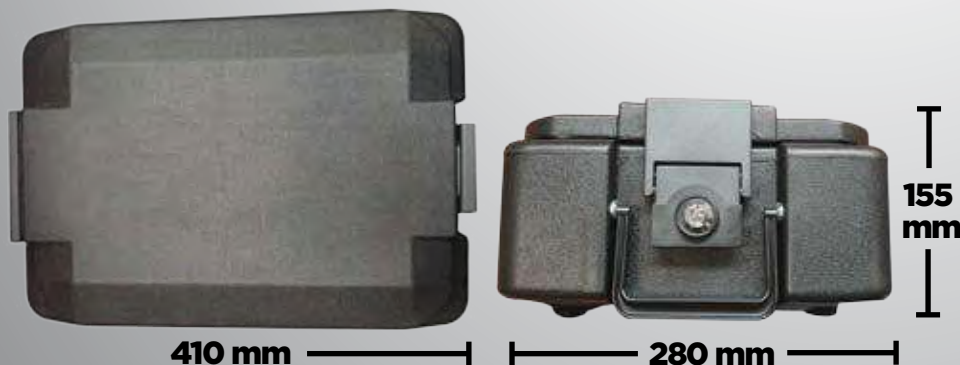

**Call for
Pricing**

RRP: \$149.00 incl. GST

BURG WÄCHTER

COMBINATION LOCKS

Art. 77-30
Call for Pricing

'TSA 77' Padlock

- Security combination padlock
- Additional security for your bags/luggage

Art. 74-30
Call for Pricing