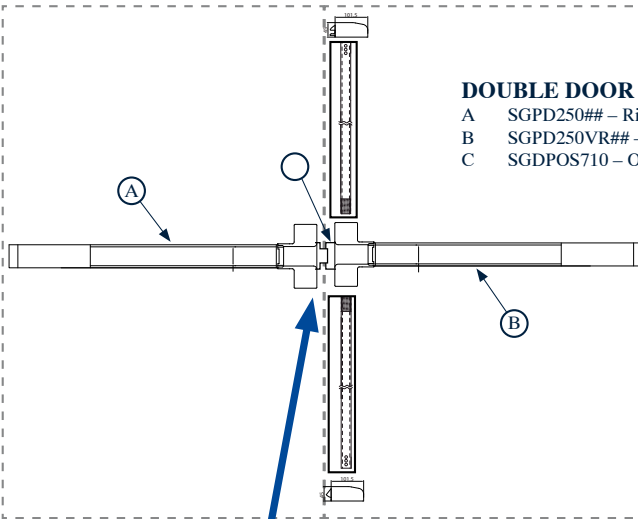

Overlapping Strike
Art. SGPOS710

Call for Pricing

Panic Exit Device - 1 Point Locking
Art. SGPD250

Panic Exit Device - 2 Point Locking
Art. SGPD250VR

COMMON CONFIGURATIONS

DOUBLE DOOR Configuration

- A SGPD250## – Rim latch
- B SGPD250VR## – Vertical rods
- C SGDPOS710 – Overlapping strike, this provides latching point