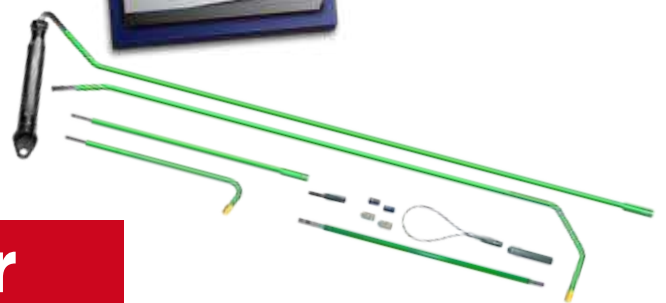

- Designed for first response
- Emergency ready
- Most popular accessories
- Gets into any vehicle

Call for
Pricing

ONE HAND JACK SET

The One Hand Jack Set is Access Tools' - most popular selling products. it is designed to include the essentials needed to get into most vehicles quickly and effectively.

- Top selling kit
- Designed for all vehicles
- Comes with quick DVD
- Store-N-Go handle
- Scratch proof coating

Call for
Pricing

SNAP N' LOCK COMPLETE KIT

The new patented Snap-N-Lock multi piece long reach tool take long reach tool technology to a whole new level. This is the only tool on the market with interchangeable tips that snap and lock into place.

- Patented snap-lock tech.
- Interchangeable tips
- Breaks down for easy storage
- Scratch-proof coating
- Complete with accessories

Call for
Pricing

SUPER PRO COMPLETE KIT

The Super Pro Complete Set is the most complete lockout set from Access Tools. Using the included Car Opening Manual, all basic car opening procedures are outlined in detail to make lockouts quick and easy.