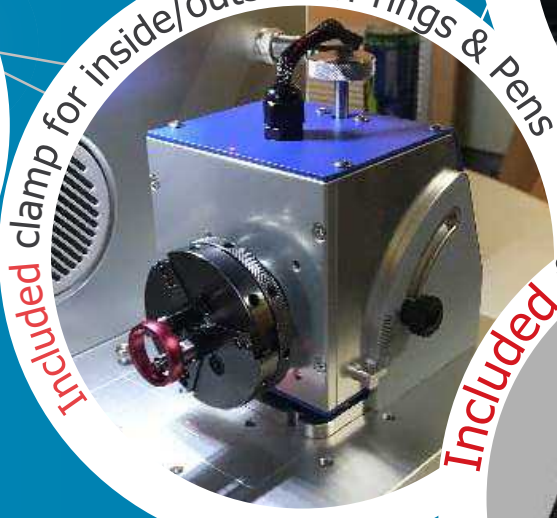

Art. L-100

CALL FOR PRICING

L-100 LASER ENGRAVER

FAST
QUIET
ACCURATE

Advanced laser technology

Included Foot Pedal

Included clamp for inside/outside of rings & Pens

Included for CNC cutting