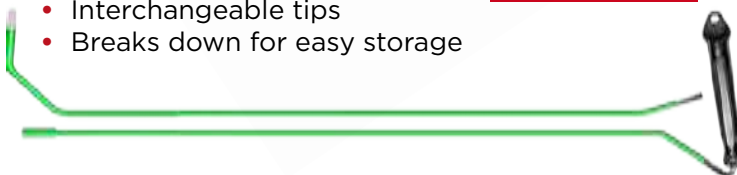

SNAP N' LOCK

- Patented snap-lock tech.
- Interchangeable tips
- Breaks down for easy storage

Call for Pricing