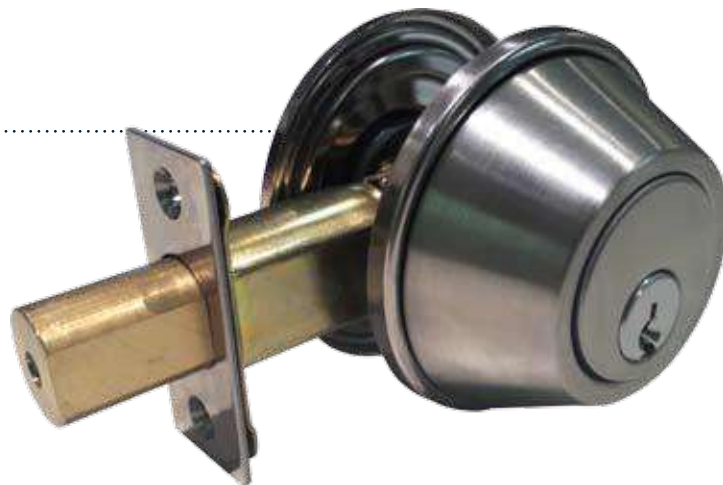

Deadbolts Art. SGDB4010 Series

- Tested to meet Grade 2 specification of 400,000 cycles
- Solid housing provides enhanced strength and durability
- 25.4mm throwbolt with saw-resistant hardened steel roller pin
- Backset - Adjustable 60-70mm latch