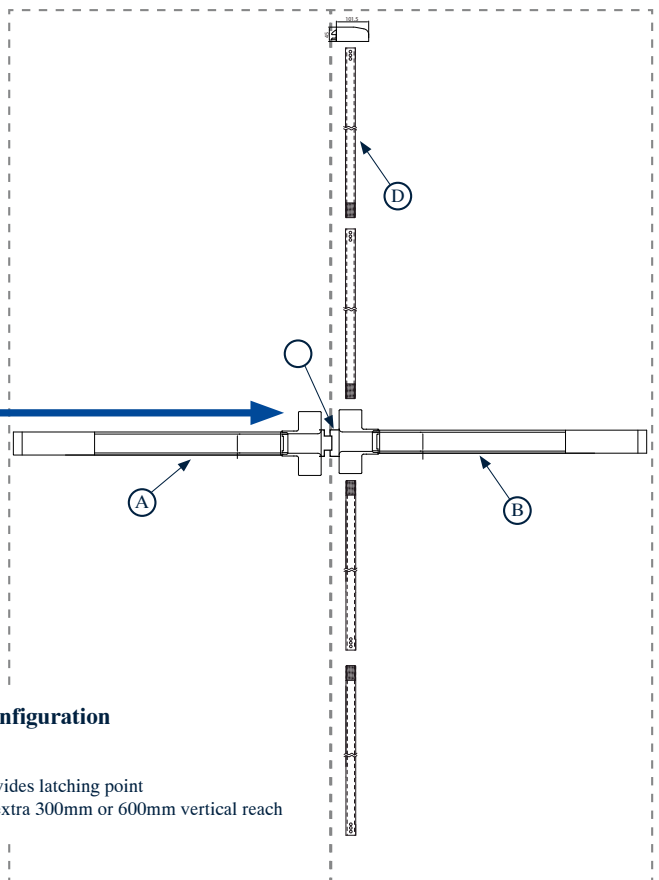

Overlapping Strike
Art. SGPOS710

Call for Pricing

Panic Exit Device - 1 Point Locking
Art. SGPD250

Panic Exit Device - 2 Point Locking
Art. SGPD250VR

COMMON CONFIGURATIONS

DOUBLE DOOR Configuration

- A SGPD250## – Rim latch
- B SGPD250VR## – Vertical rods
- C SGDPOS710 – Overlapping strike, this provides latching point