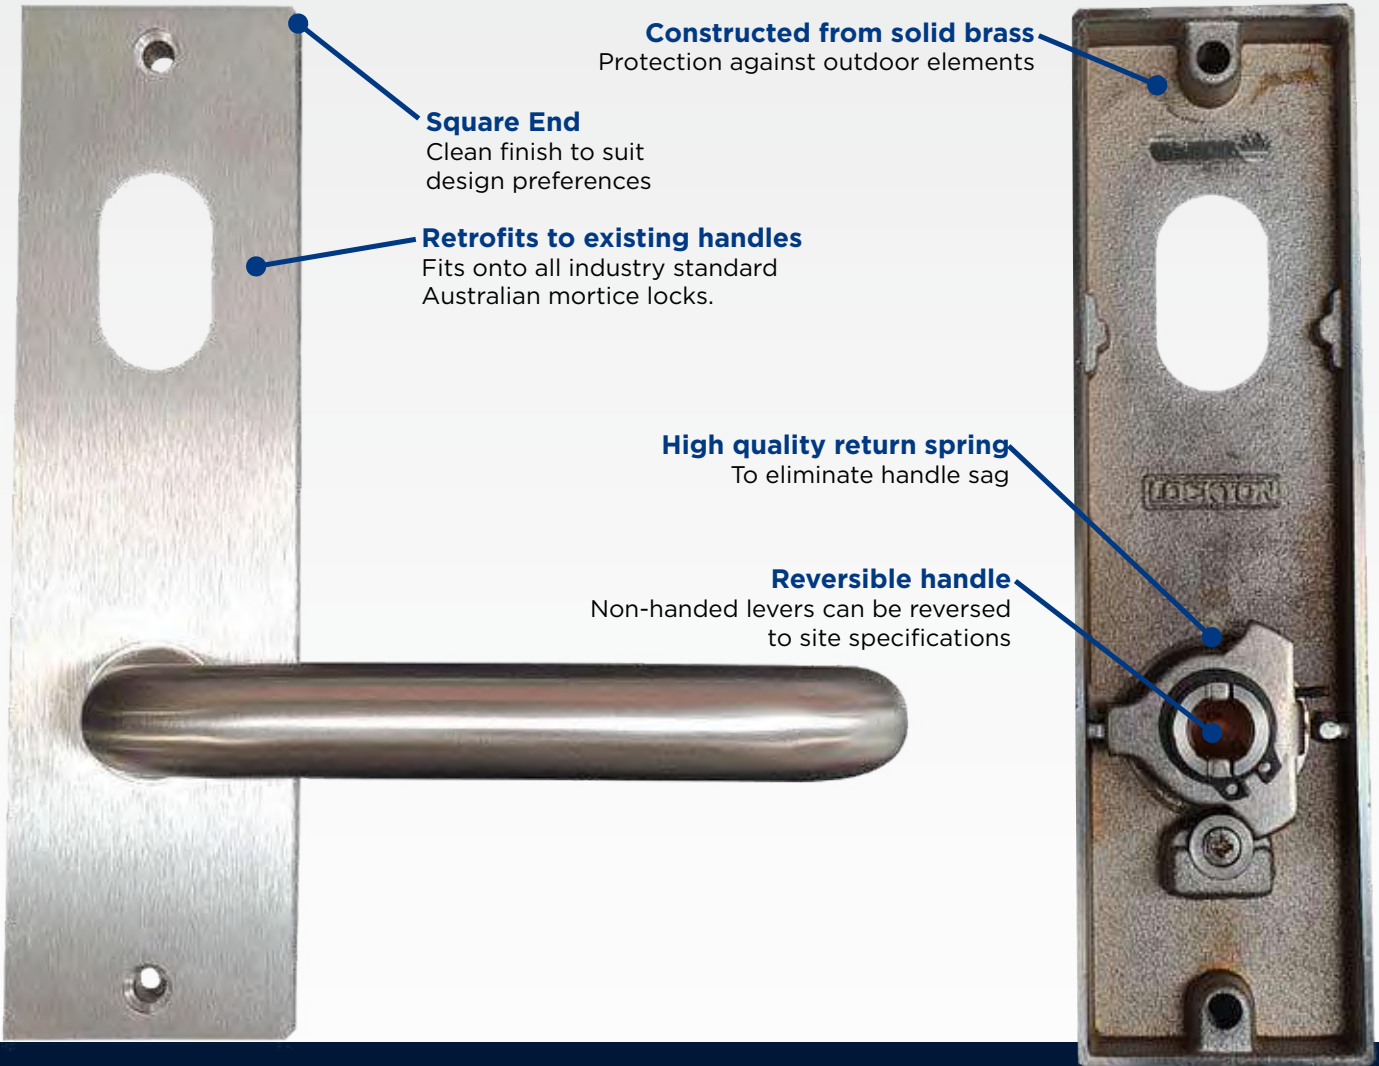

LOCKTON

WIDE STILE MORTICE LOCK FURNITURE

NEW

Full Range Available Now!

PART NUMBER	DESCRIPTION	TRADE PRICE EX GST	BULK PACK 10+
SQ-01C-25-SCP	Square End - EXTERNAL PLATE - CYL HOLE & LEVER	CALL FOR PRICING	CALL FOR PRICING
SQ-01V-25-SCP	Square End - INTERNAL PLATE - CYL HOLE & LEVER	CALL FOR PRICING	CALL FOR PRICING
SQ-02C-25-SCP	Square End - EXTERNAL PLATE - LEVER ONLY	CALL FOR PRICING	CALL FOR PRICING
SQ-02V-25-SCP	Square End - INTERNAL PLATE - LEVER ONLY	CALL FOR PRICING	CALL FOR PRICING
SQ-03C-25-SCP	Square End - EXTERNAL PLATE - EMERGENCY TURN & LEVER	CALL FOR PRICING	CALL FOR PRICING
SQ-04C-SCP	Square End - EXTERNAL PLATE - CYL HOLE ONLY	CALL FOR PRICING	CALL FOR PRICING
SQ-13V-25-SCP	Square End - INTERNAL PLATE - TURN SNIB & LEVER	CALL FOR PRICING	CALL FOR PRICING
SQ-53C-25-SCP	Square End - EXTERNAL PLATE - EMERGENCY TURN, INDICATOR & LEVER	CALL FOR PRICING	CALL FOR PRICING

To see full range of LOCKTON Commercial F