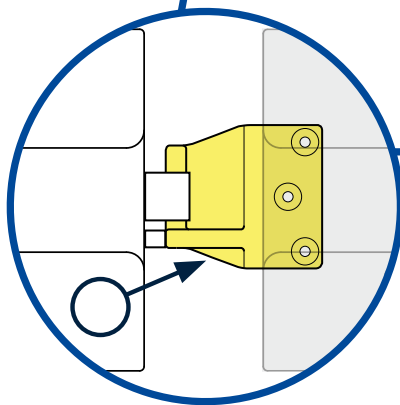

Overlapping Strike
Art. SGPOS710

Call for Pricing

Panic Exit Device - 1 Point Locking
Art. SGPD250

Panic Exit Device - 2 Point Locking
Art. SGPD250VR

COMMON CONFIGURATIONS

DOUBLE DOOR Configuration

- A SGPD250## – Rim latch
- B SGPD250VR## – Vertical rods
- C SGDPOS710 – Overlapping strike, this provides latching point