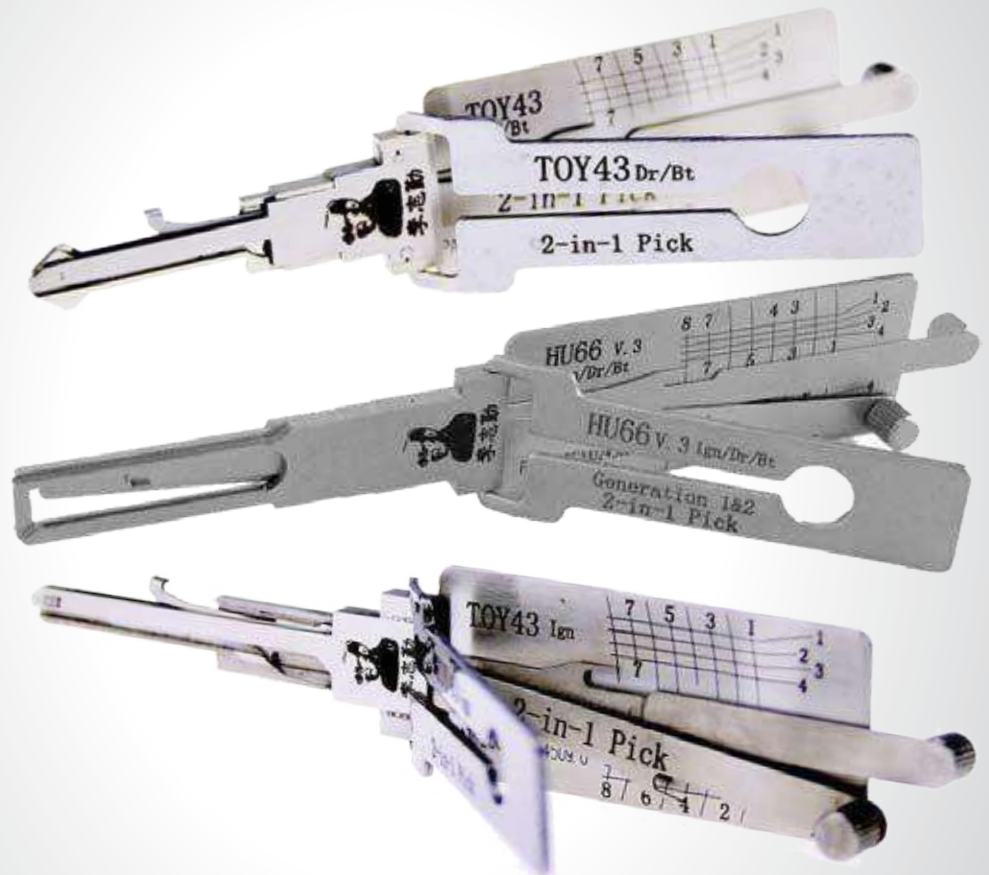

**FREE
Genuine
Leather
Case**

**Kit can be customised*
if requested**

*Price may change

**Call for
Pricing**

Combi-Line

CL60-E

30 Min Fire rating

\$33,000 Insurable Rating